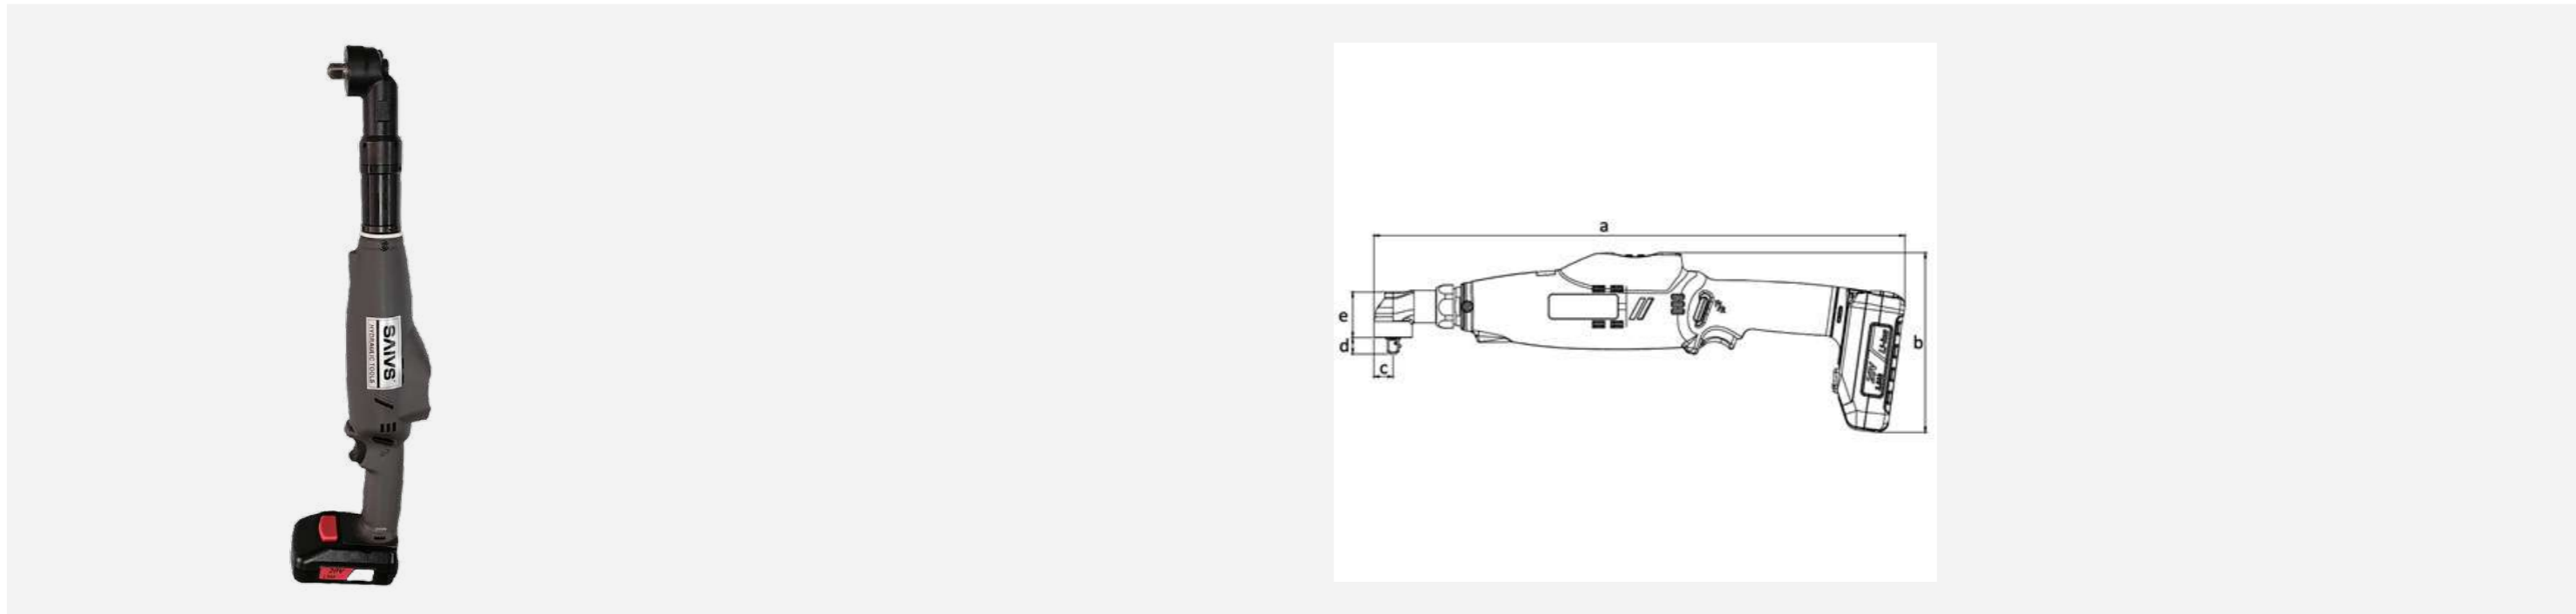

SCW Series Battery Torque Wrench Right Angle Cordless

Product description:

Model: SCW-L010H/SCW-L010S/SCW-L016H/SCW-L016S/SCW-L030S/SCW-L050H/SCW-L050S/SCW-L060H/SCW-L060S

Voltage(V): 20

Drive head(inch): 1/4"Hex/3/8"Sq